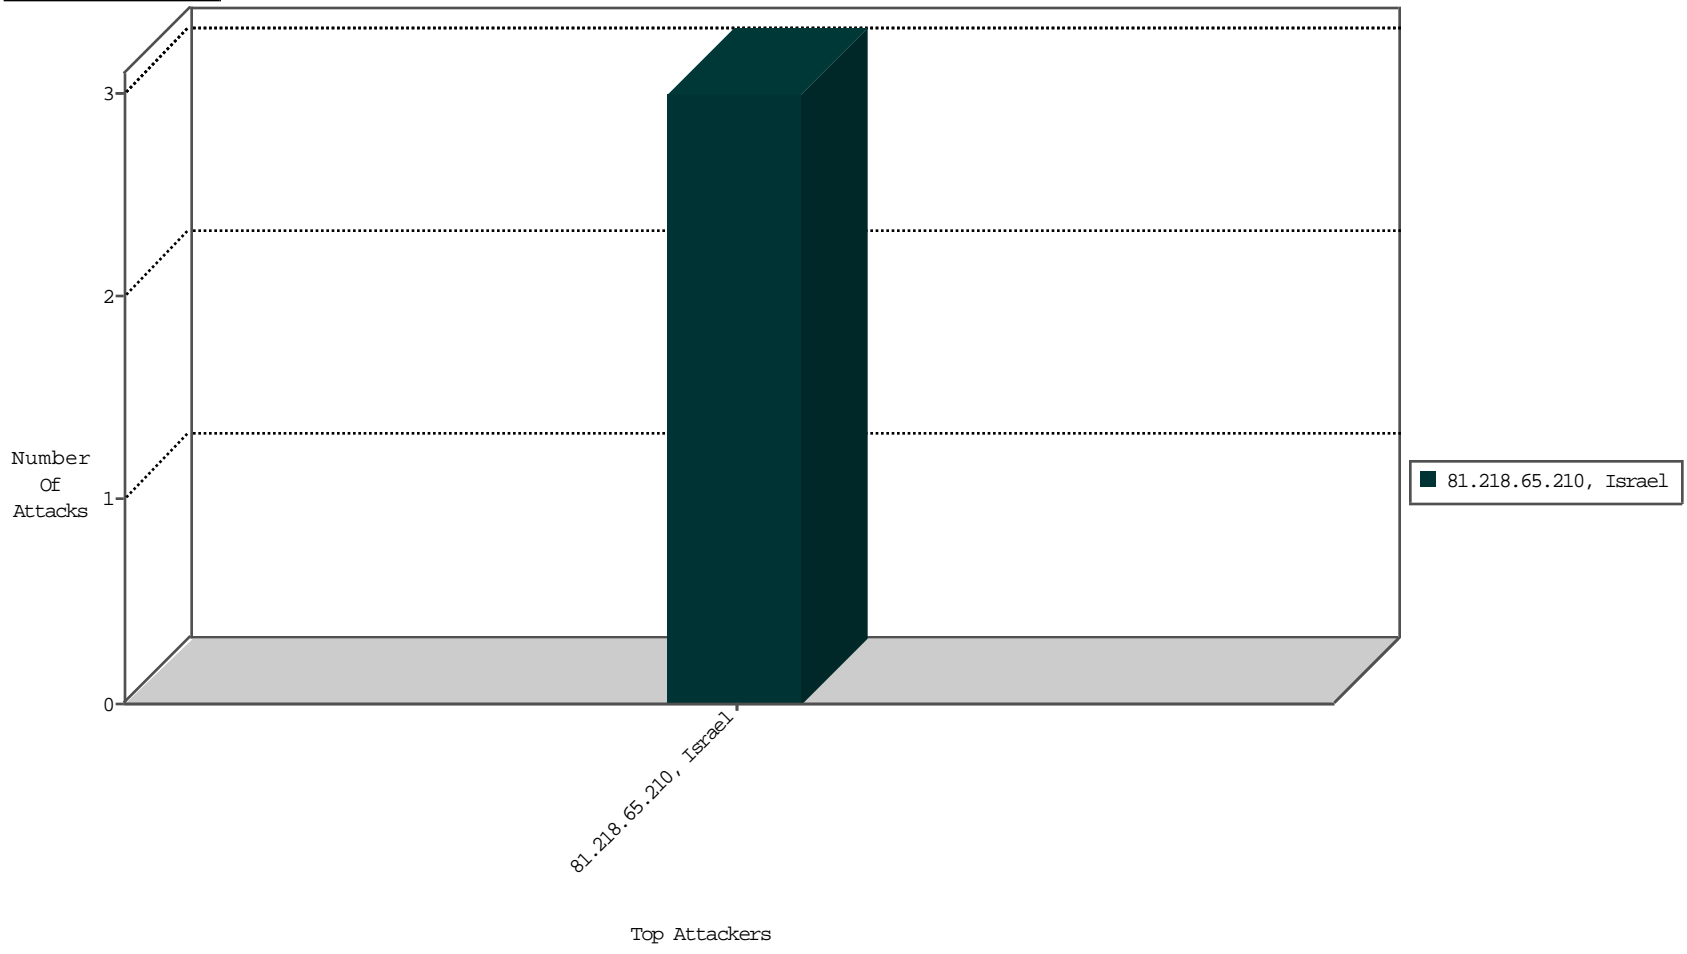

Focused IP Under Attack Daily Report

Top Targets

Top Attackers

Top Attackers In DDoS-Defence

Attacker Address	Attacker Geo	Target Address	Site	Signature	Device Action	DP_location.Location	Count
81.218.65.210	Israel	147.237.77.17	mazi.idf.il	Block_Udp_All_Nets	drop	BEL-Isreal	3