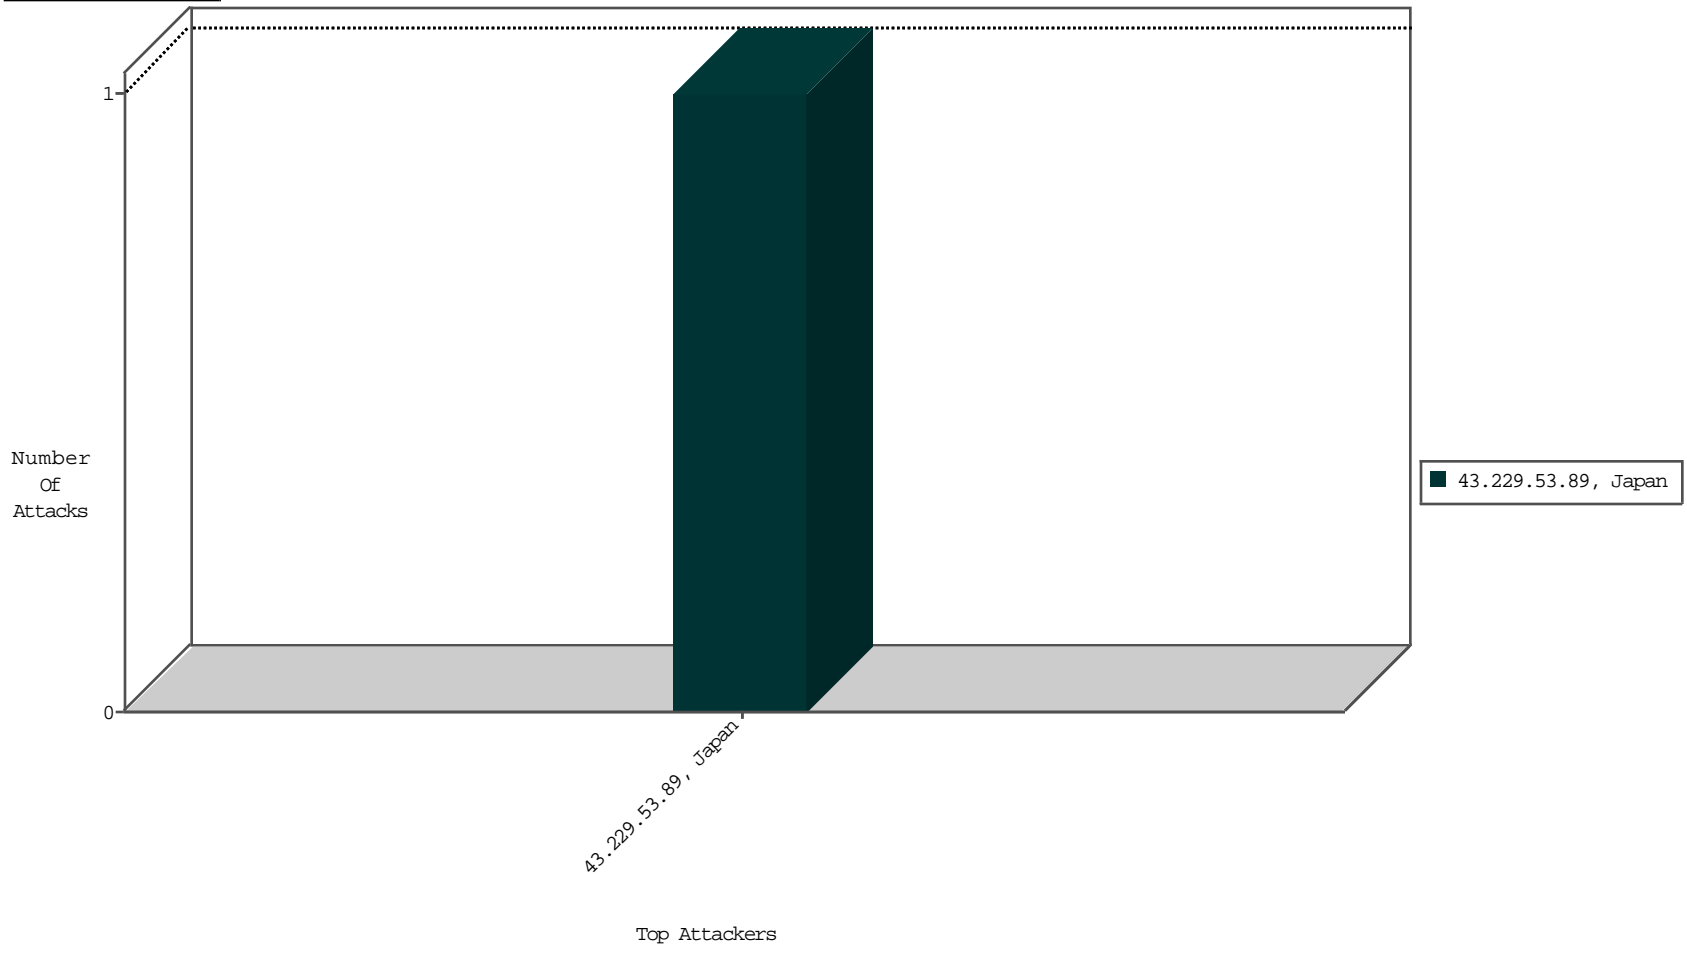

Focused IP Under Attack Daily Report

Top Targets

Top Attackers

Top Attackers In DDoS-Defence

Attacker Address	Attacker Geo	Target Address	Site	Signature	Device Action	DP_location.Location	Count
------------------	--------------	----------------	------	-----------	---------------	----------------------	-------

10-13-2015-20:00:08 to 10-13-2015-21:00:08

Top Attackers In IPS

Attacker Address	Attacker Geo	Target Address	Site	Signature	Device Action	Count
------------------	--------------	----------------	------	-----------	---------------	-------