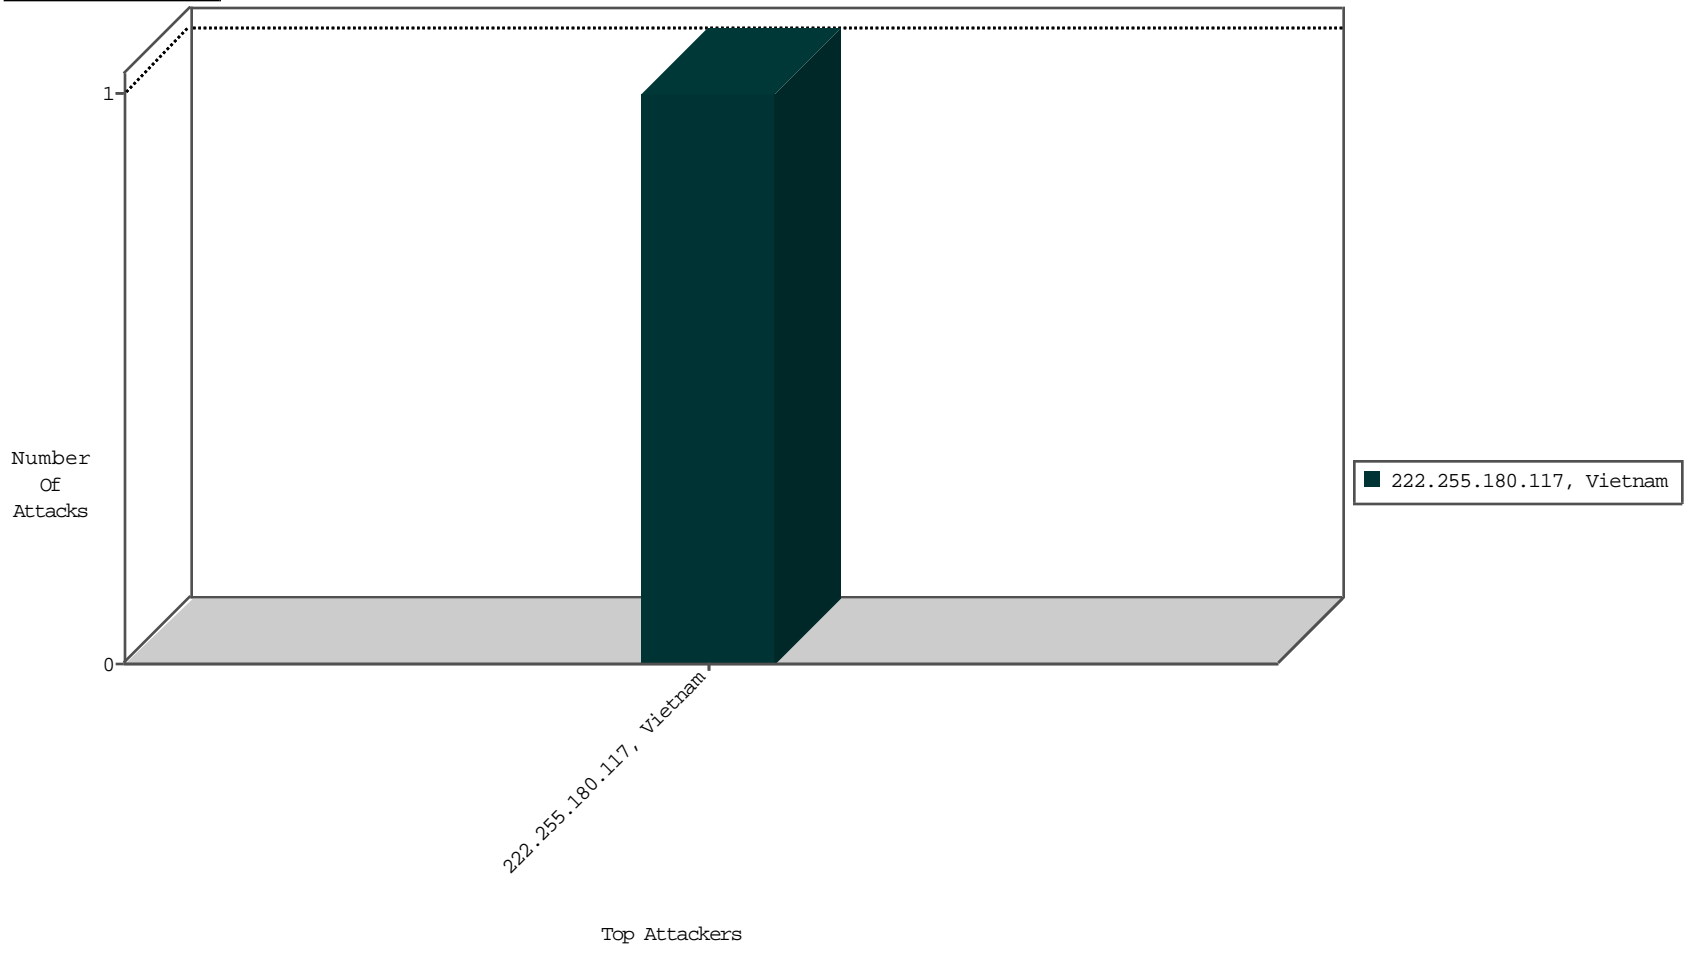

Focused IP Under Attack Daily Report

Top Targets

Top Attackers

Top Attackers In DDoS-Defence

Attacker Address	Attacker Geo	Target Address	Site	Signature	Device Action	DP_location.Location	Count
------------------	--------------	----------------	------	-----------	---------------	----------------------	-------