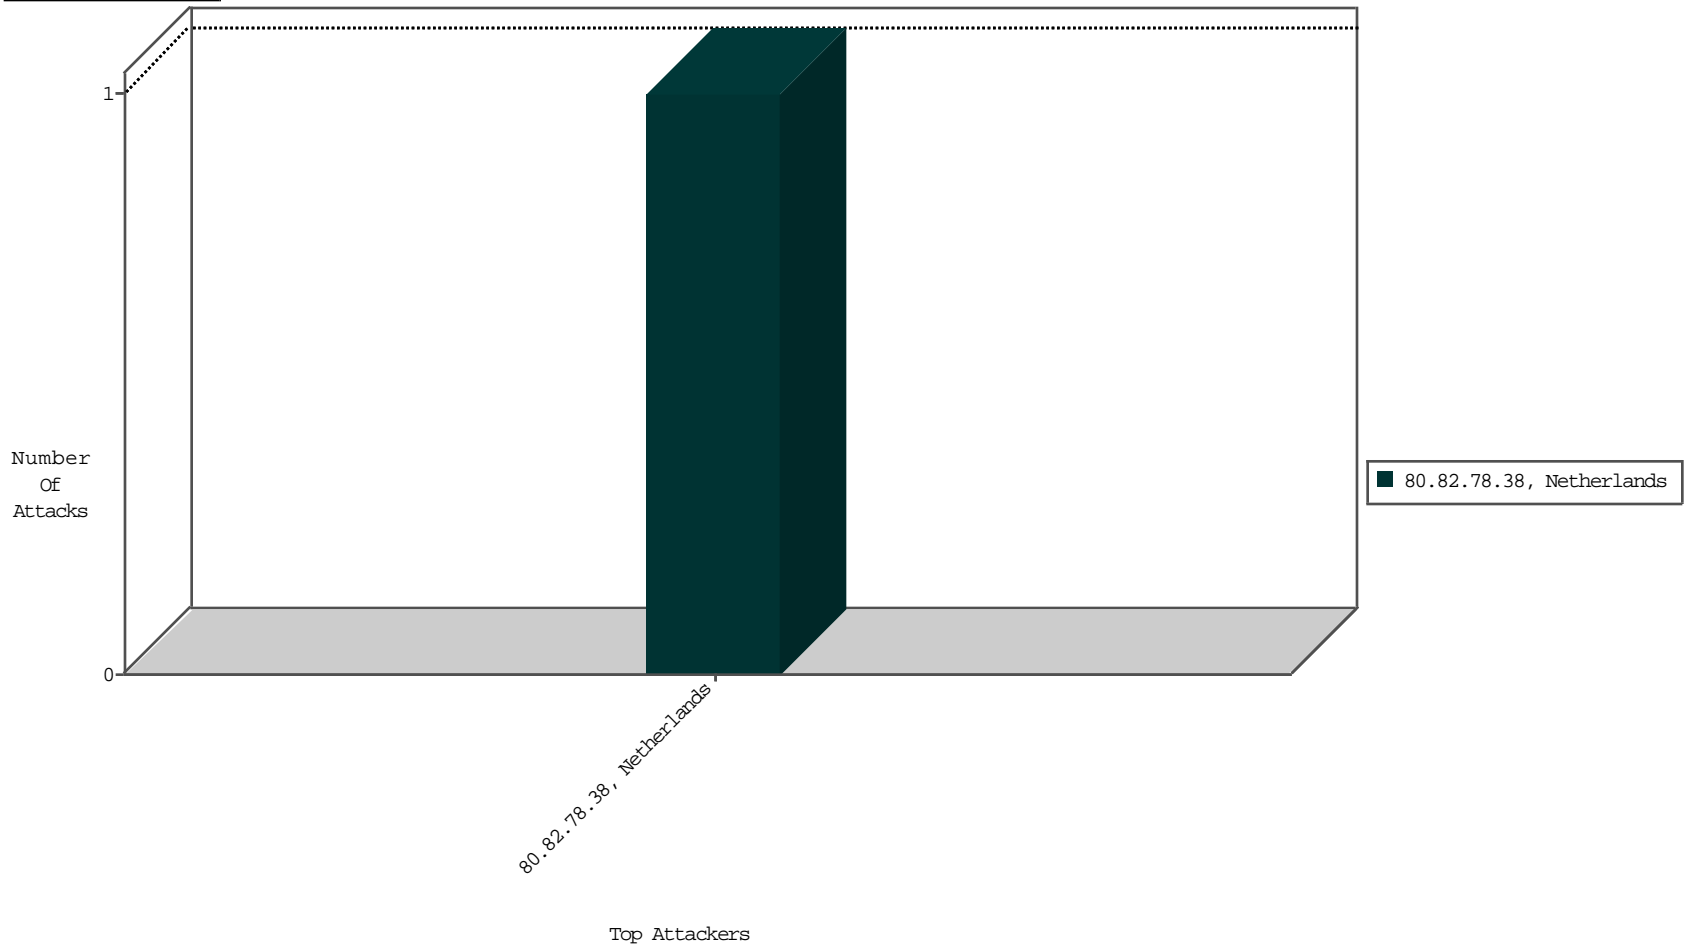

Focused IP Under Attack Daily Report

Top Targets

Top Attackers

Top Attackers In DDoS-Defence

Attacker Address	Attacker Geo	Target Address	Site	Signature	Device Action	DP_location.Location	Count
------------------	--------------	----------------	------	-----------	---------------	----------------------	-------