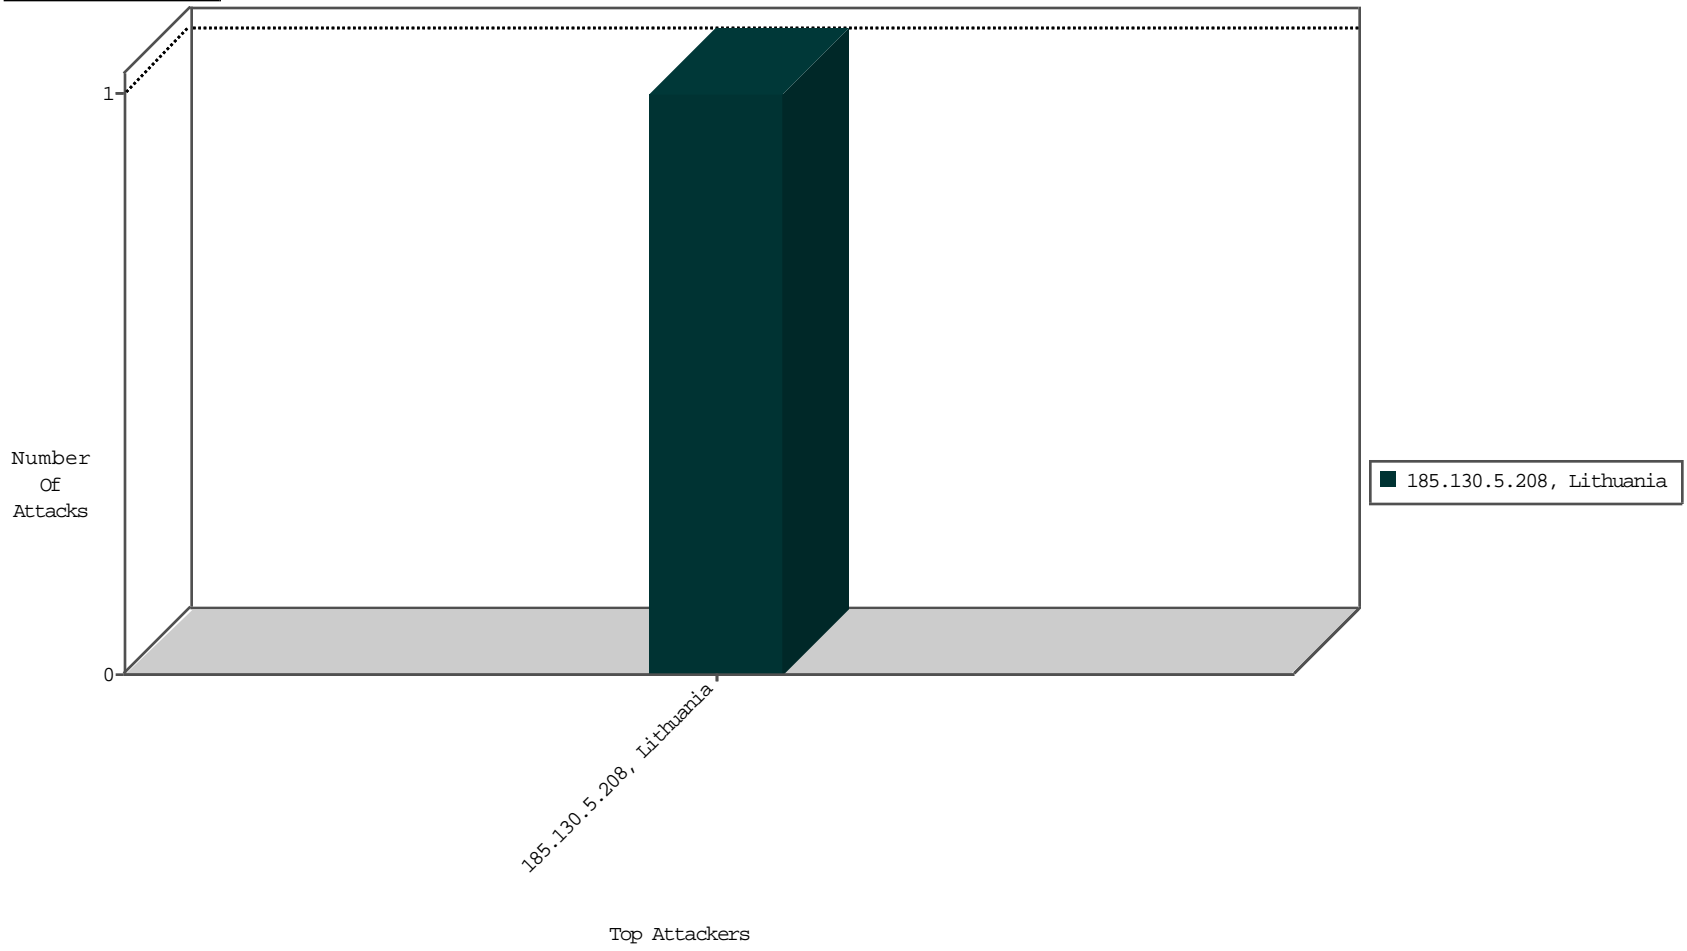

# Focused IP Under Attack Daily Report

Top Targets

Top Attackers

Top Attackers In DDoS-Defence

Attacker Address	Attacker Geo	Target Address	Site	Signature	Device Action	DP_location.Location	Count
------------------	--------------	----------------	------	-----------	---------------	----------------------	-------