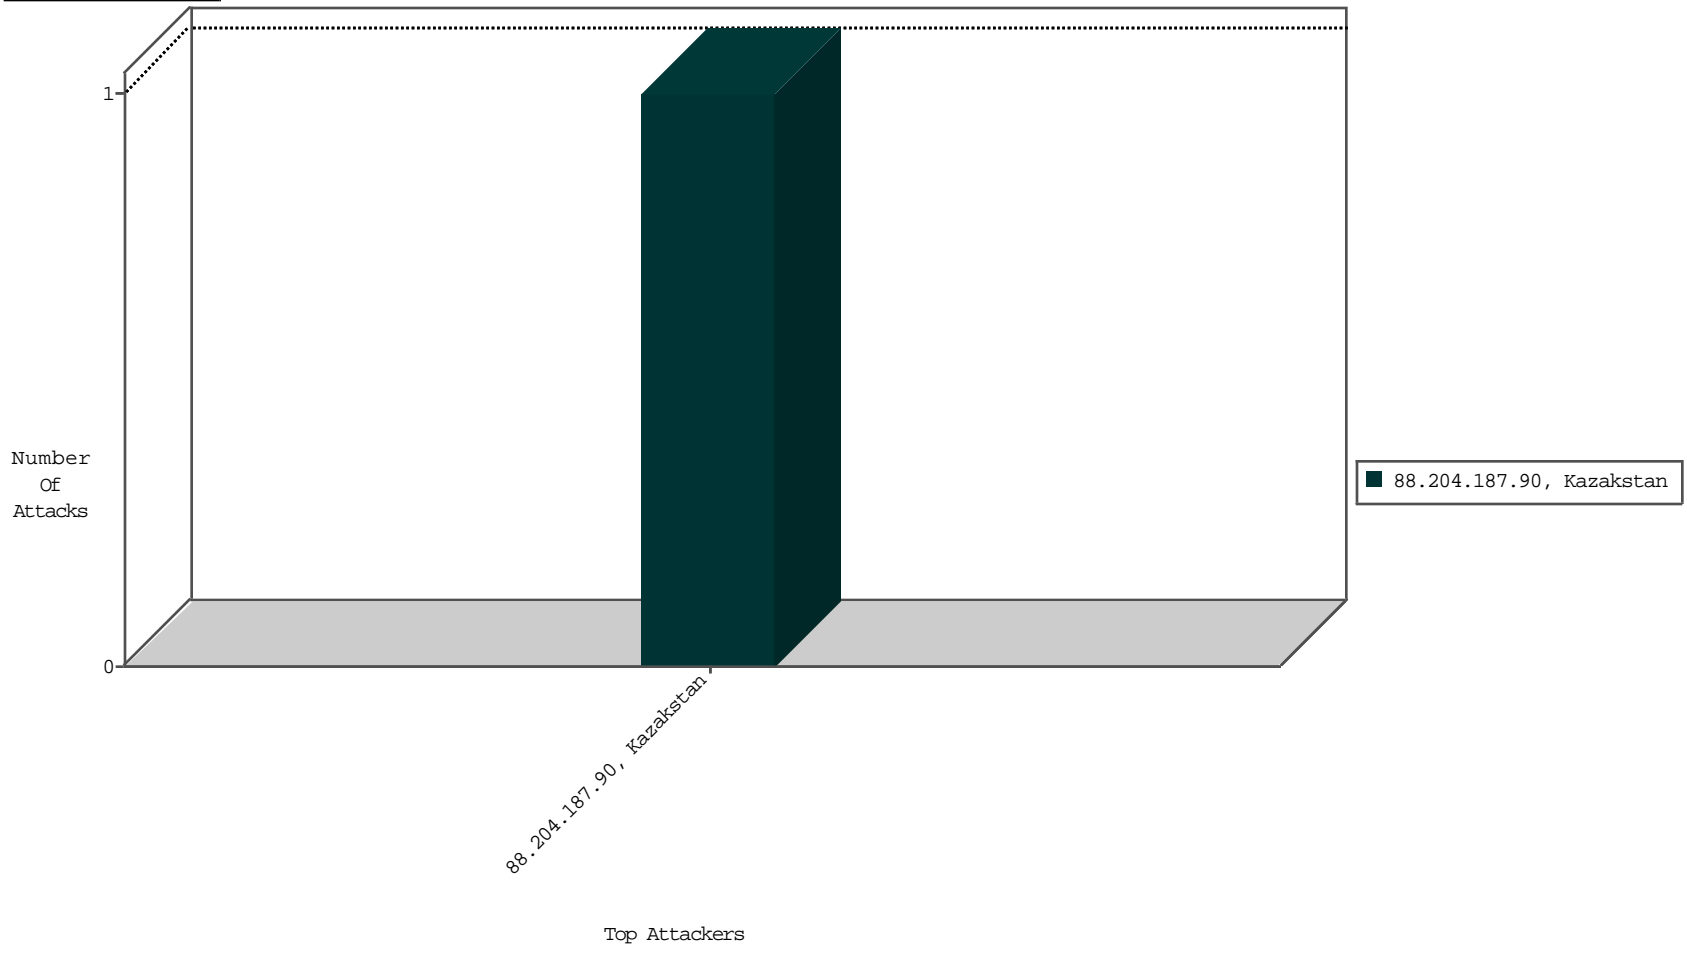

Focused IP Under Attack Daily Report

Top Targets

Top Attackers

Top Attackers In DDoS-Defence

Attacker Address	Attacker Geo	Target Address	Site	Signature	Device Action	DP_location.Location	Count
------------------	--------------	----------------	------	-----------	---------------	----------------------	-------