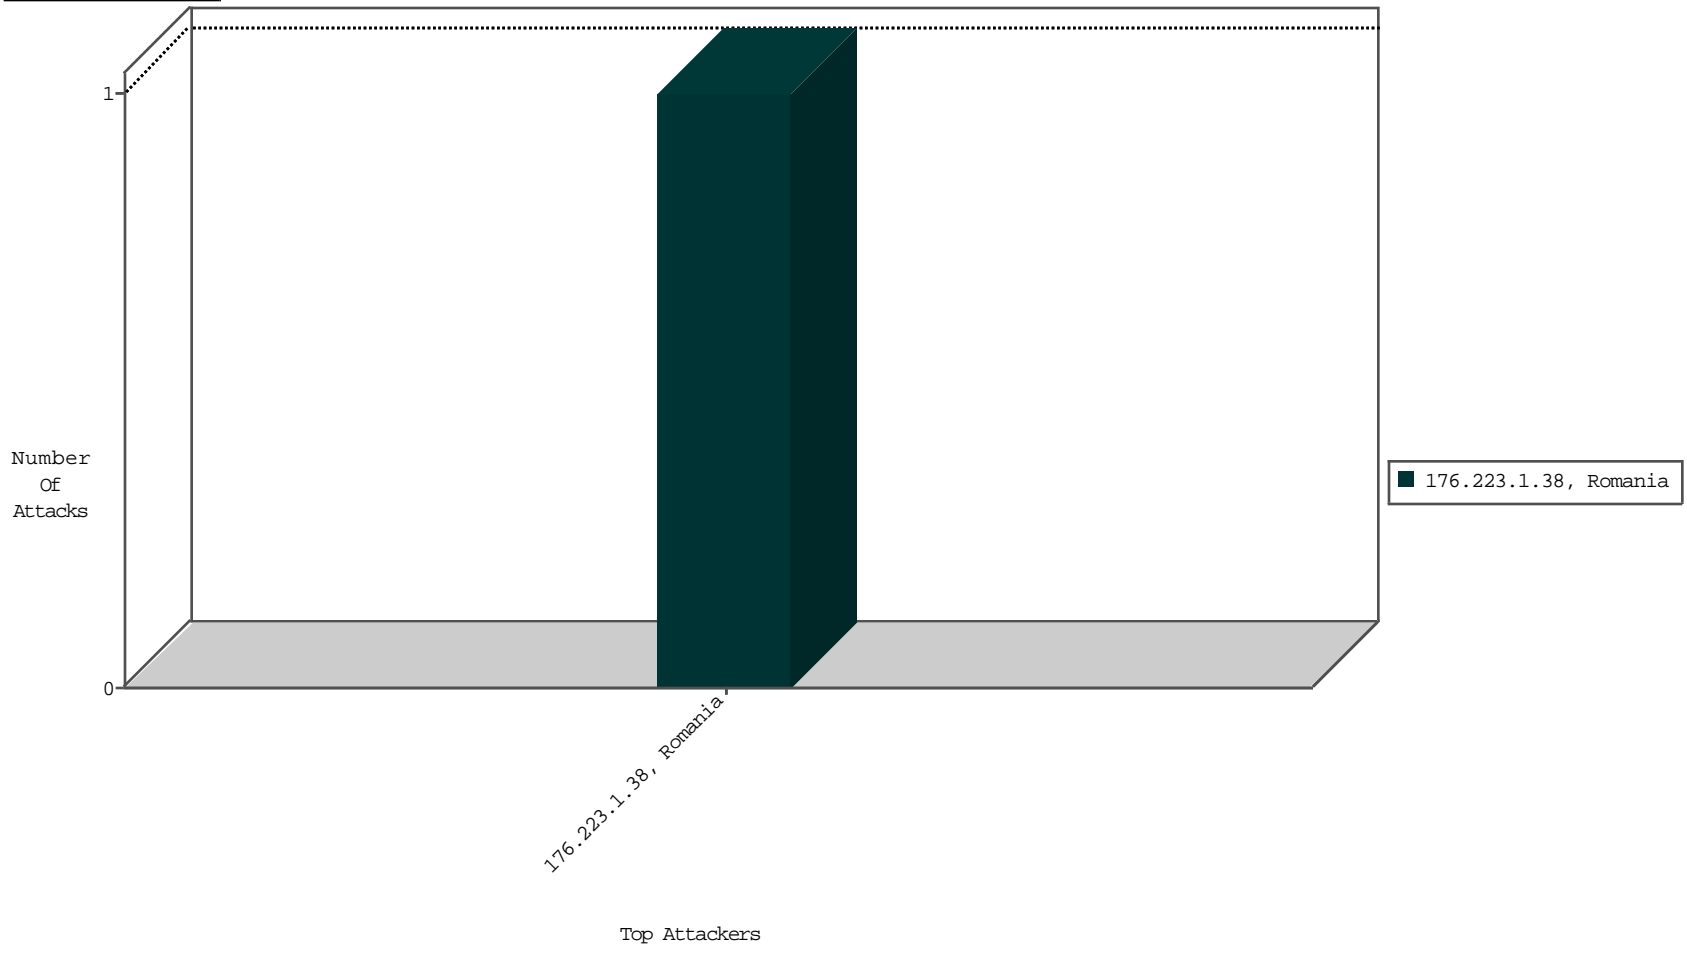

Focused IP Under Attack Daily Report

Top Targets

Top Attackers

Top Attackers In DDoS-Defence

Attacker Address	Attacker Geo	Target Address	Site	Signature	Device Action	DP_location.Location	Count
------------------	--------------	----------------	------	-----------	---------------	----------------------	-------